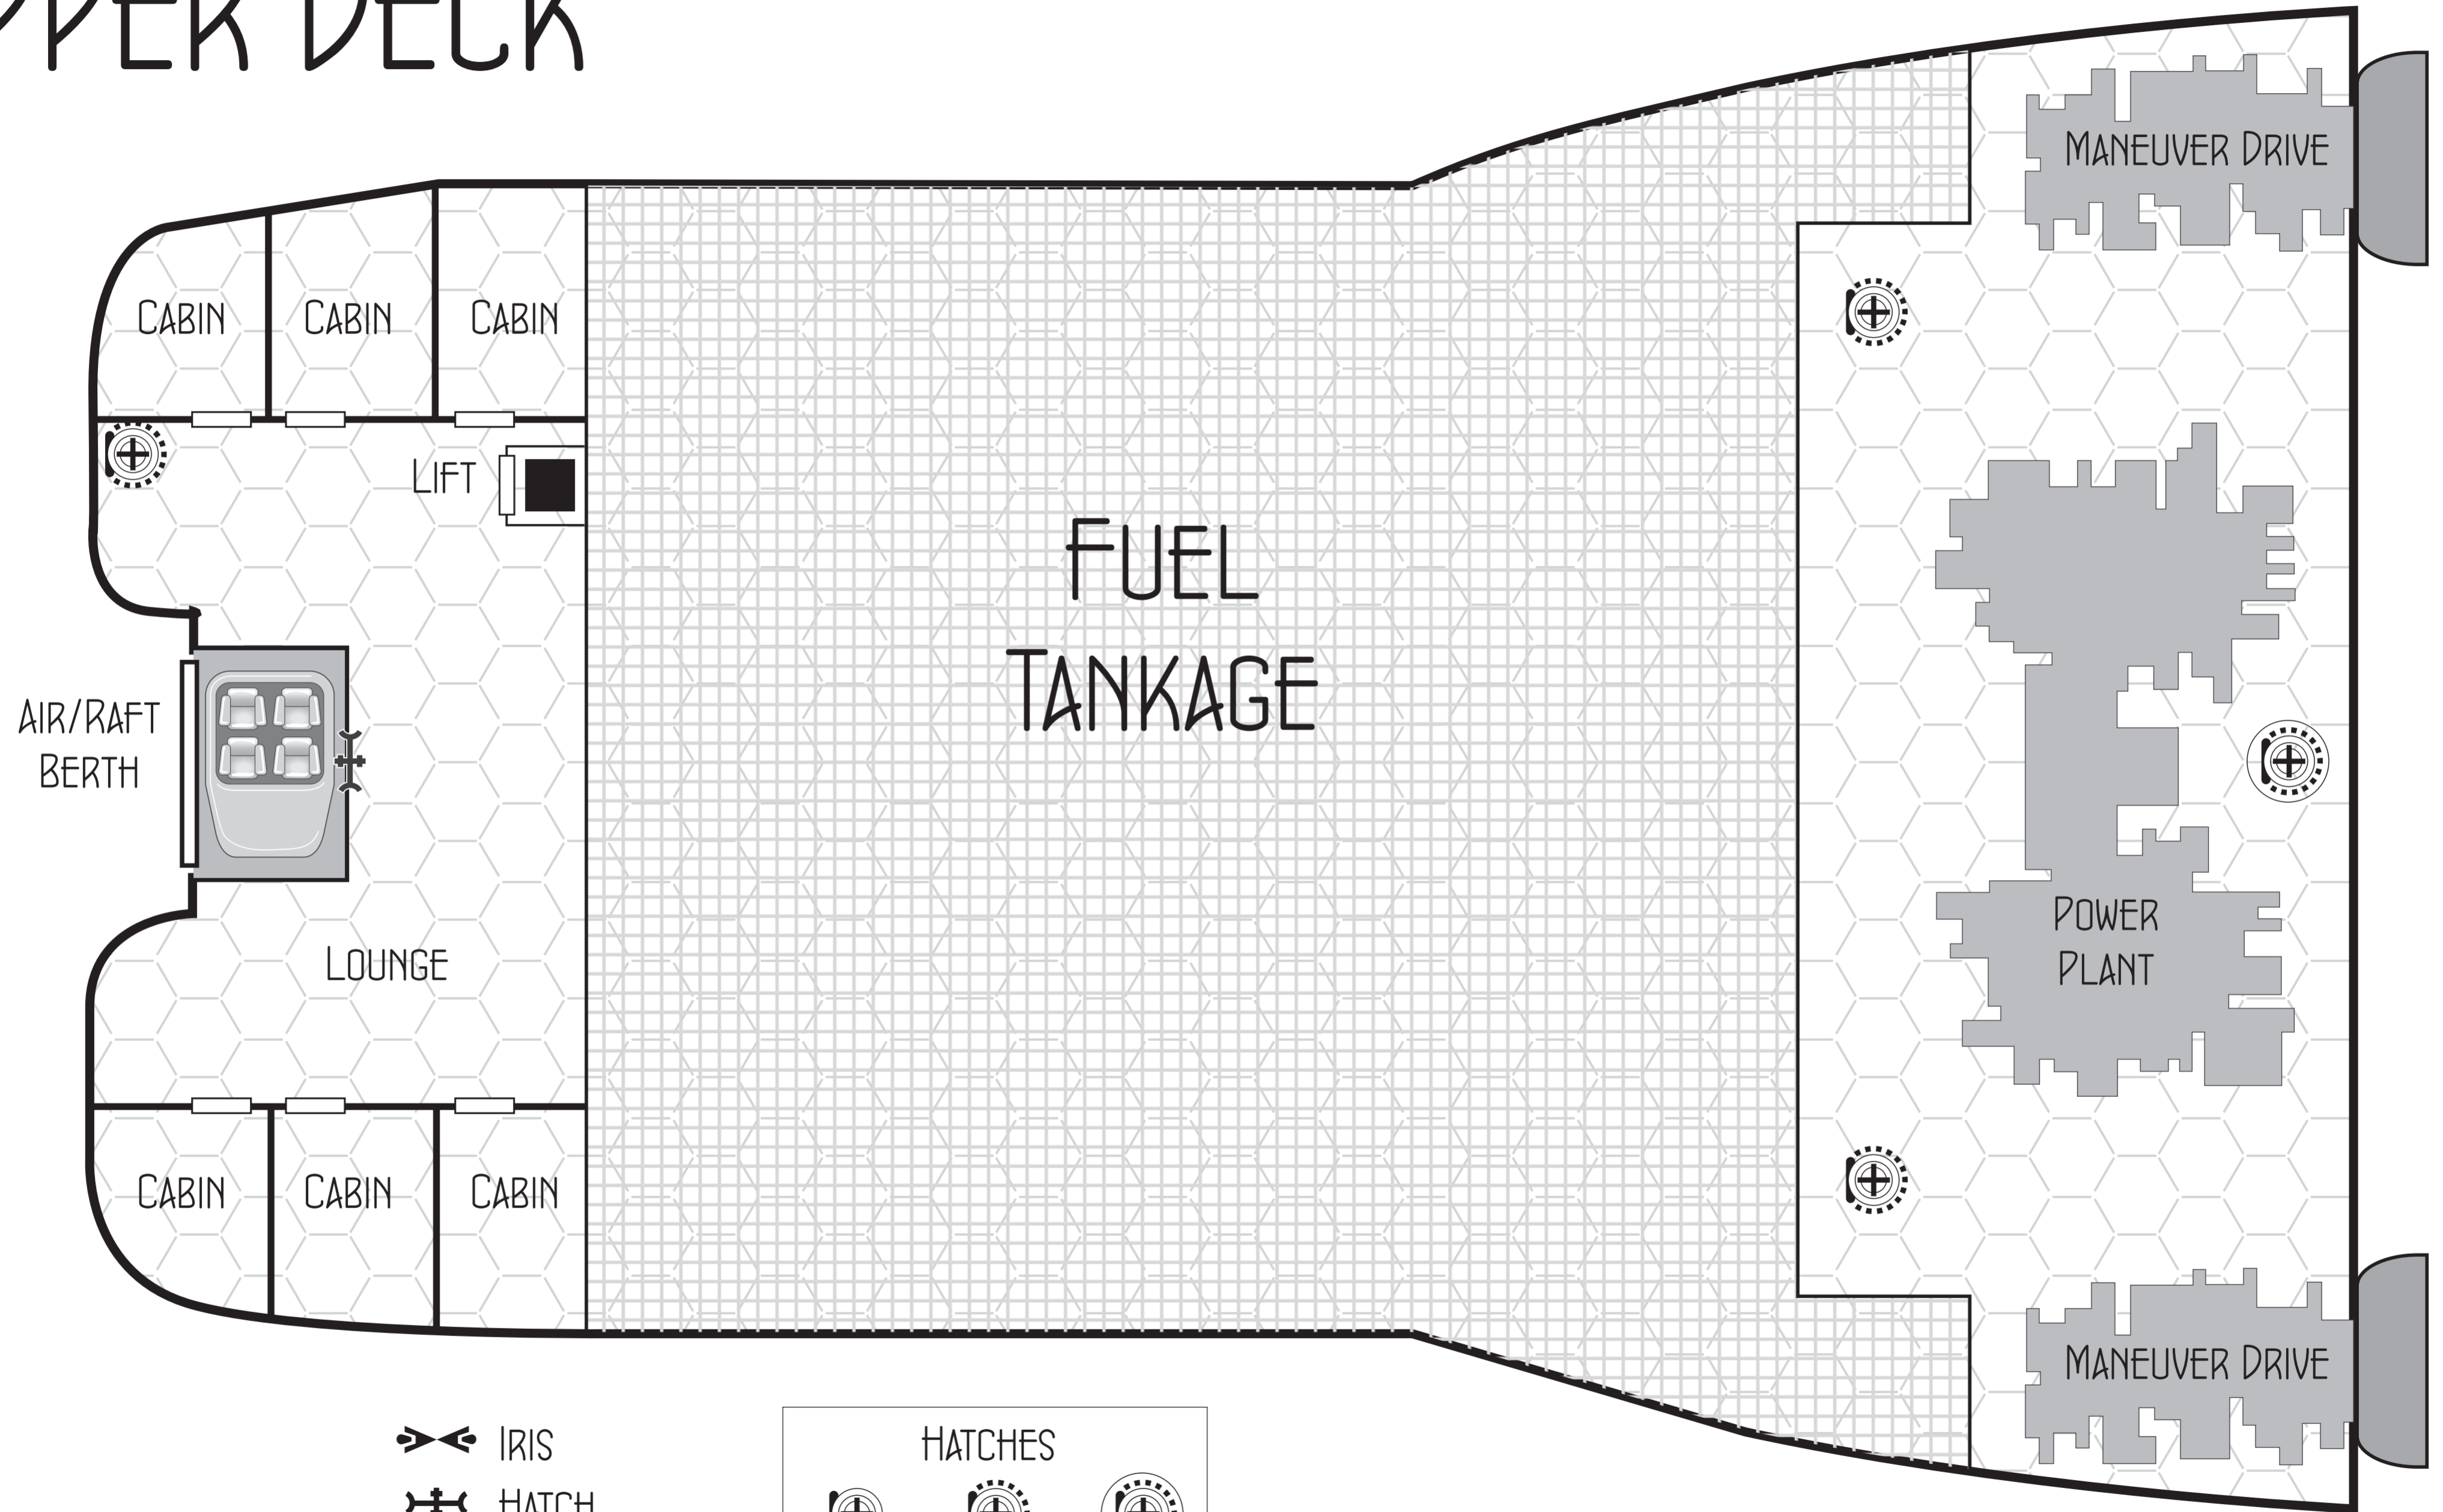

LOWER DECK

MARAVA CLASS FAR TRADER

1 HEX = 1.5M

UPPER DECK

-  IRIS
-  HATCH
-  SLIDING DOOR

- | HATCHES | | |
|---|---|---|
|  |  |  |
| FLOOR | CEILING | BOTH |