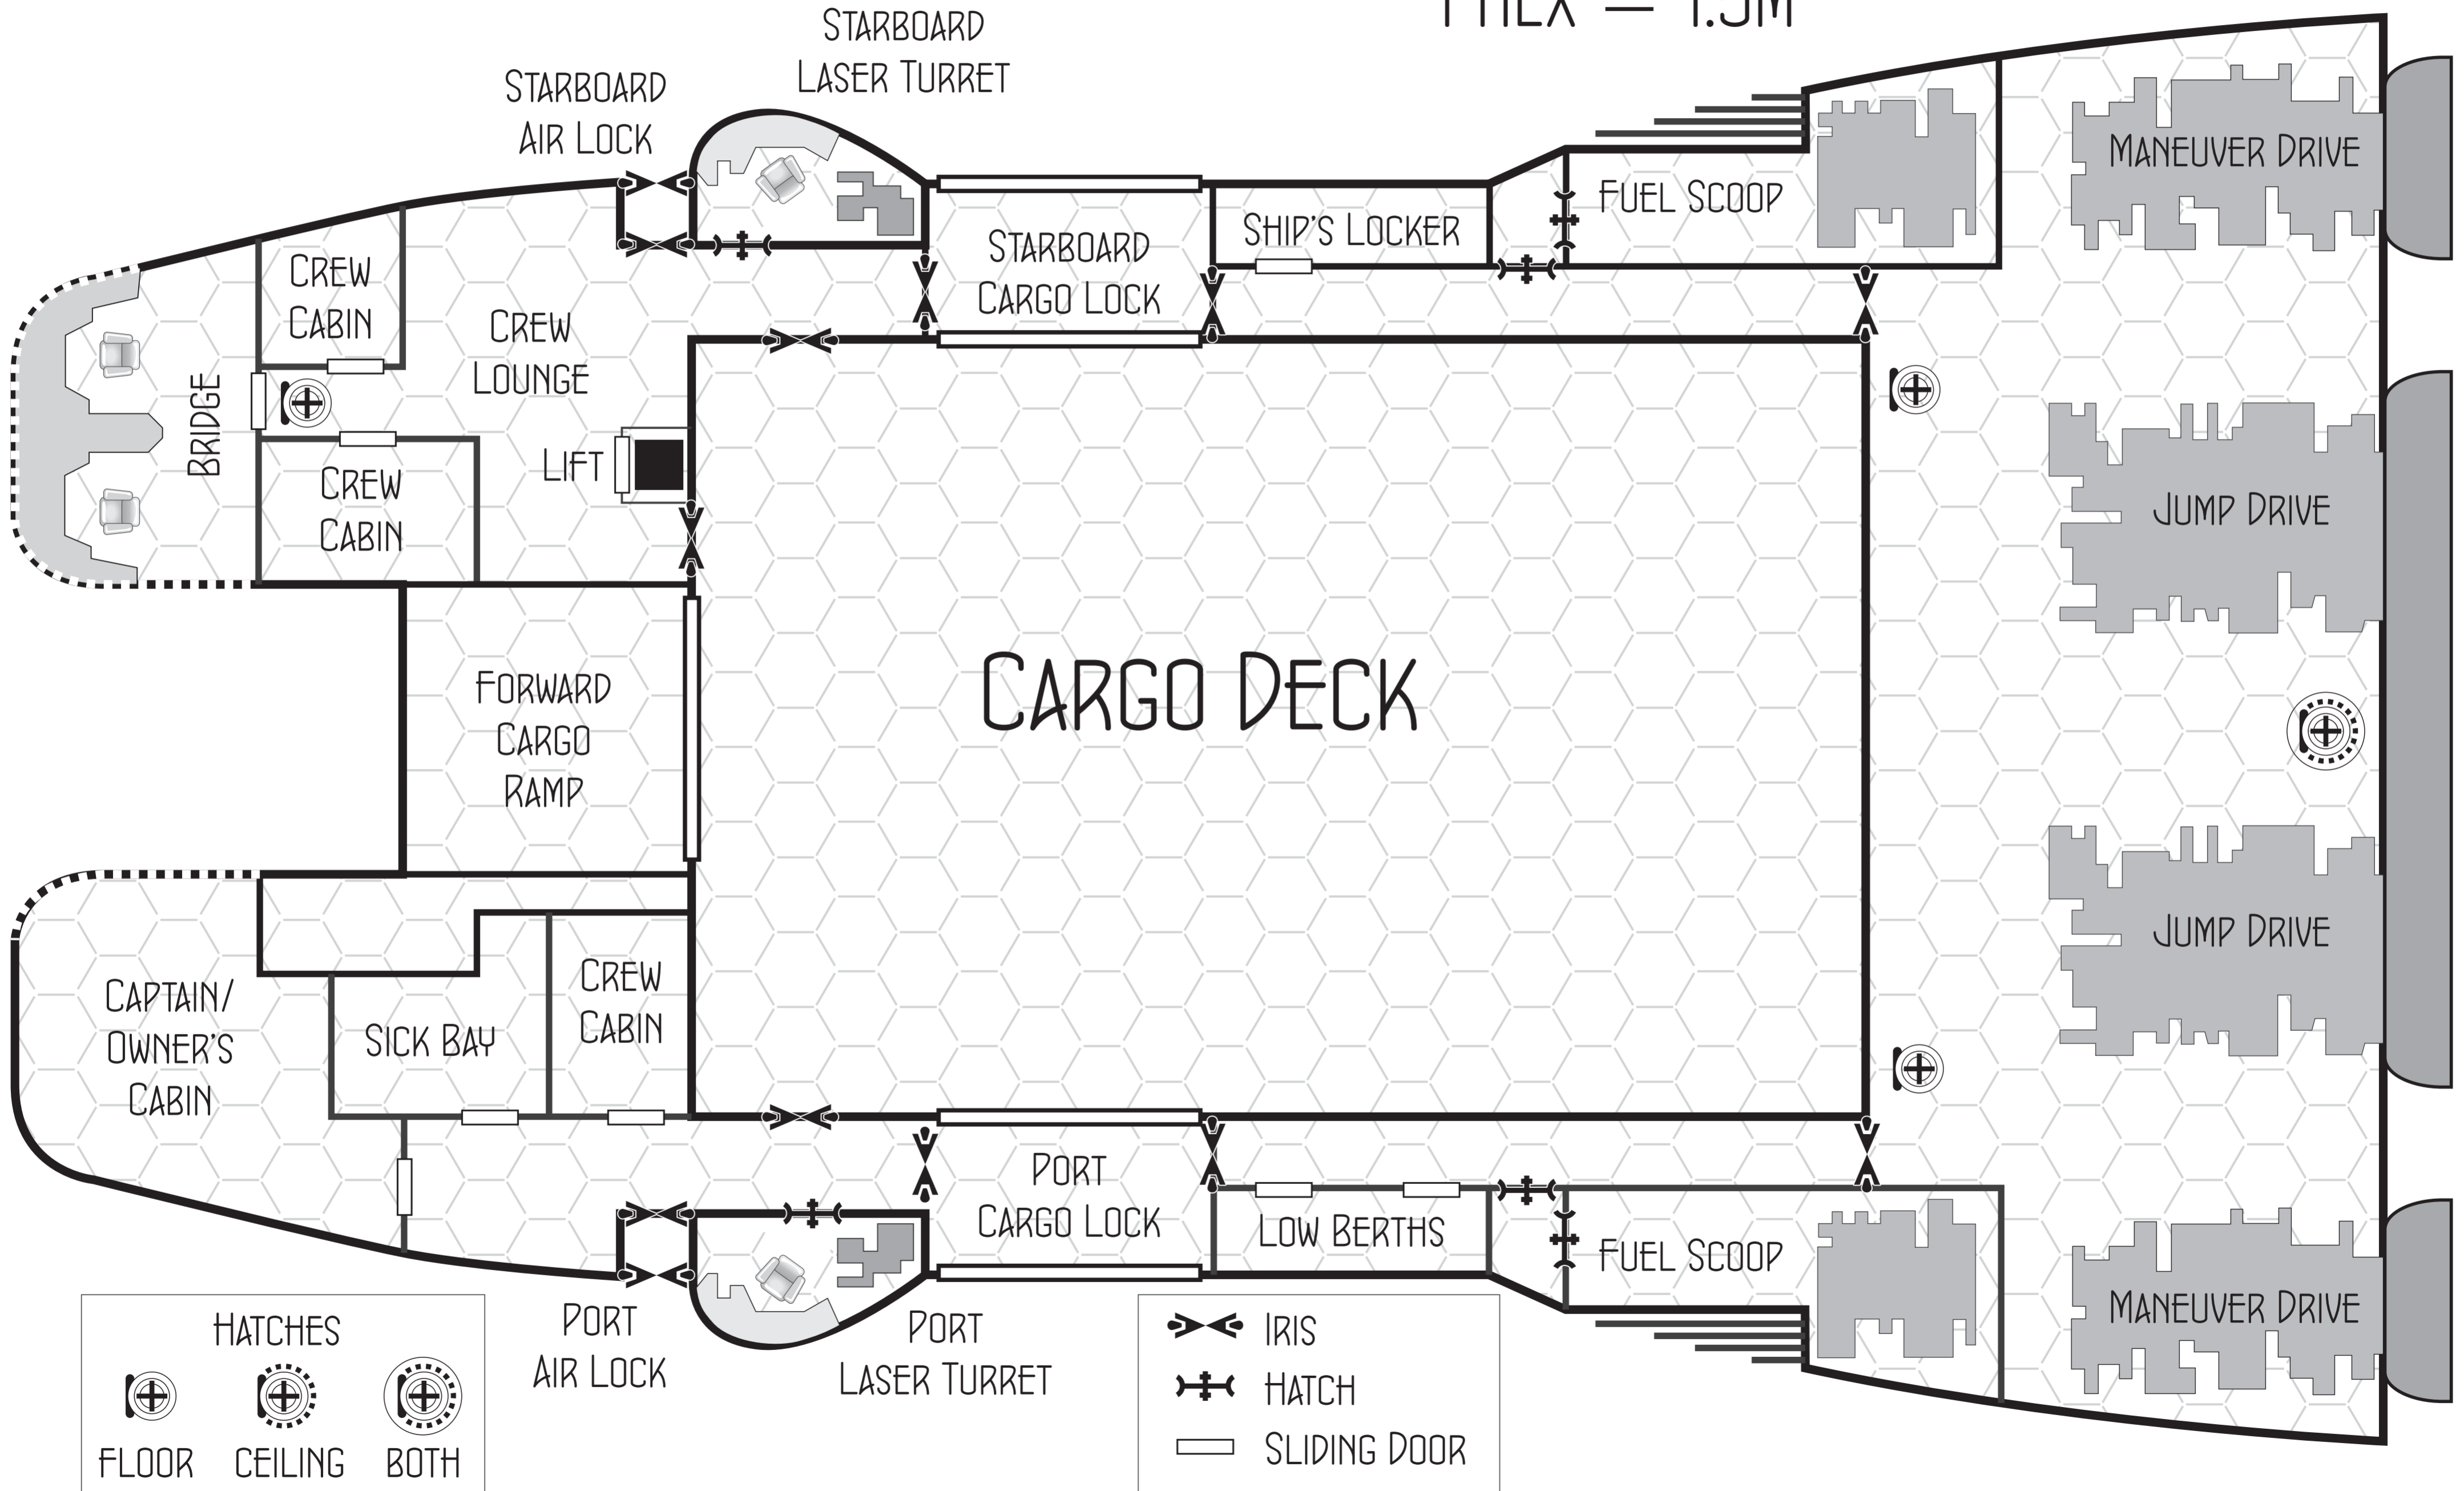

LOWER DECK

MARAVA CLASS FAR TRADER

1 HEX = 1.5M

UPPER DECK

-  IRIS
-  HATCH
-  SLIDING DOOR

- | HATCHES | | |
|---|---|---|
|  |  |  |
| FLOOR | CEILING | BOTH |